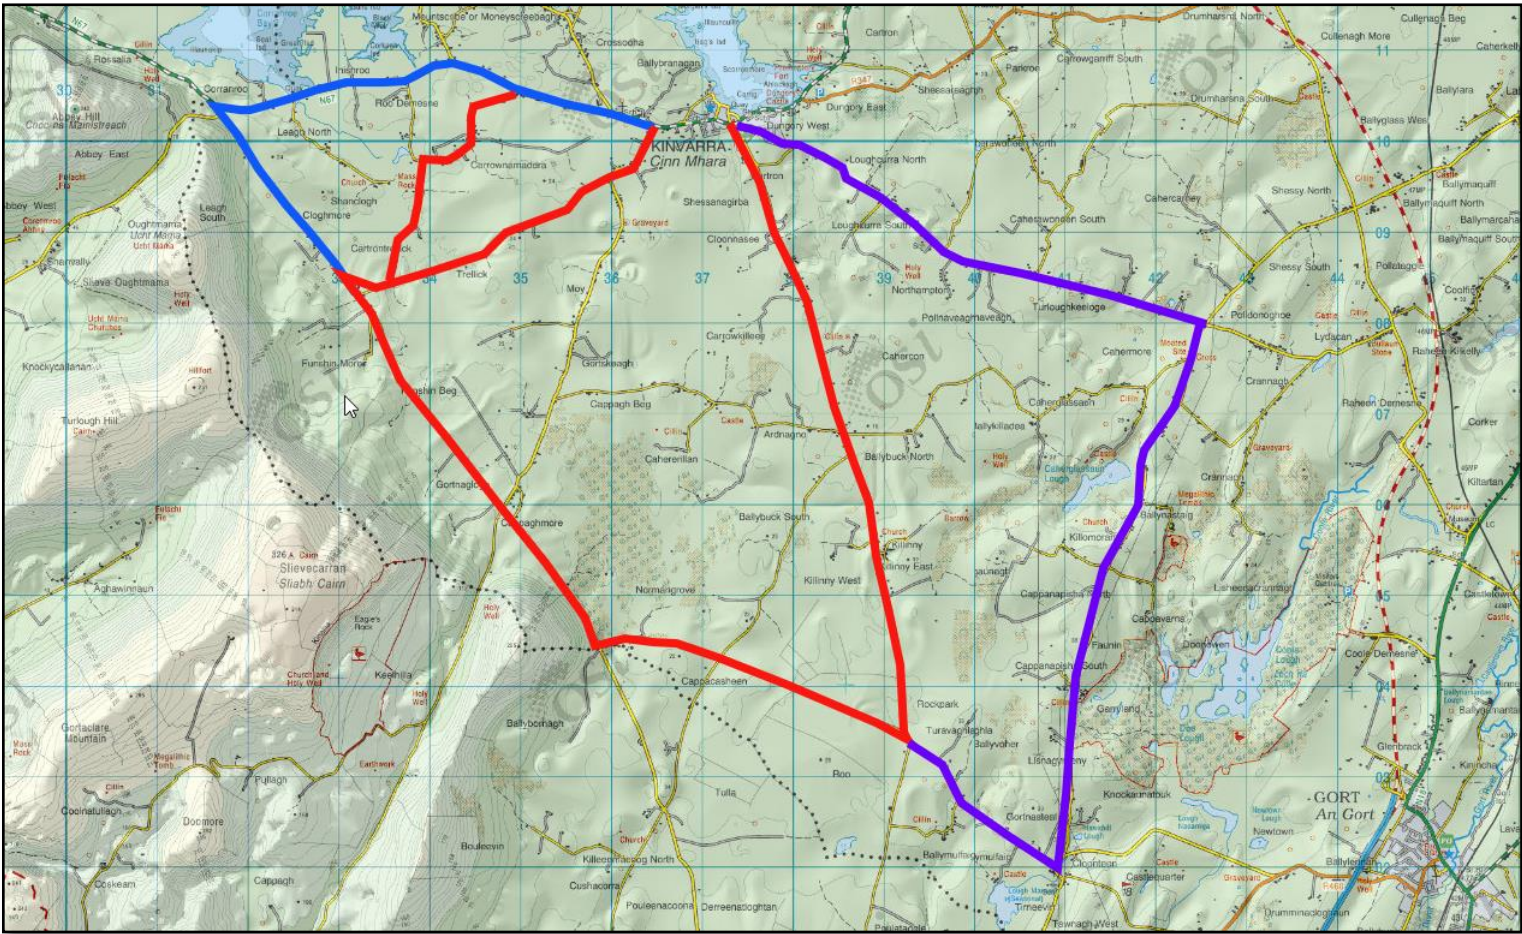

Comhairle Chontae na Gaillimhe
Galway County Council

Temporary Closure of Roads

Roads Act 1993 – Section 75 Roads Regulations 1994 – Article 12

Notice of Decision

Loughrea Municipal District – Kinvara

Notice is hereby given that Galway County Council has made an order closing sections of the following routes from 10:30 a.m. to 3:00 p.m. on Saturday 1st March 2025 to facilitate a full marathon, half marathon and 10 km road race.

- 2km section of the N67
- L-8586, Carrownamaddra, Cartronrellick
- L-8570, Kinvara Quay
- L-8587, Trellick
- L-4508, Killinny Road from Kinvara to Rockpark
- L4507, New Line Road between Rockpark and Funshin More
- L-8588, Moy Road
- L-8589, Cappagh Beg and Ardnagno
- L-8545, Ballybuck South

Note: Race Management Plan and associated Traffic Management Plan for the event should be consulted for exact road closures and times.

Alternative route:

Access via Loughcurra, Turloughkeeloge, Cahermore, Ballynastaig, Kilmoran, Cappanapisha, Lissnagreeny, Cloonteen, Ballymulfaig and Rockpark to the East of the race routes and the N67 to the bottom of the Corker Hill and through Leagh South to the West of the routes.

Road Closure & Diversion Map

Road Closed █

Diversion Route(s) █

Elevation

Alternative Routes