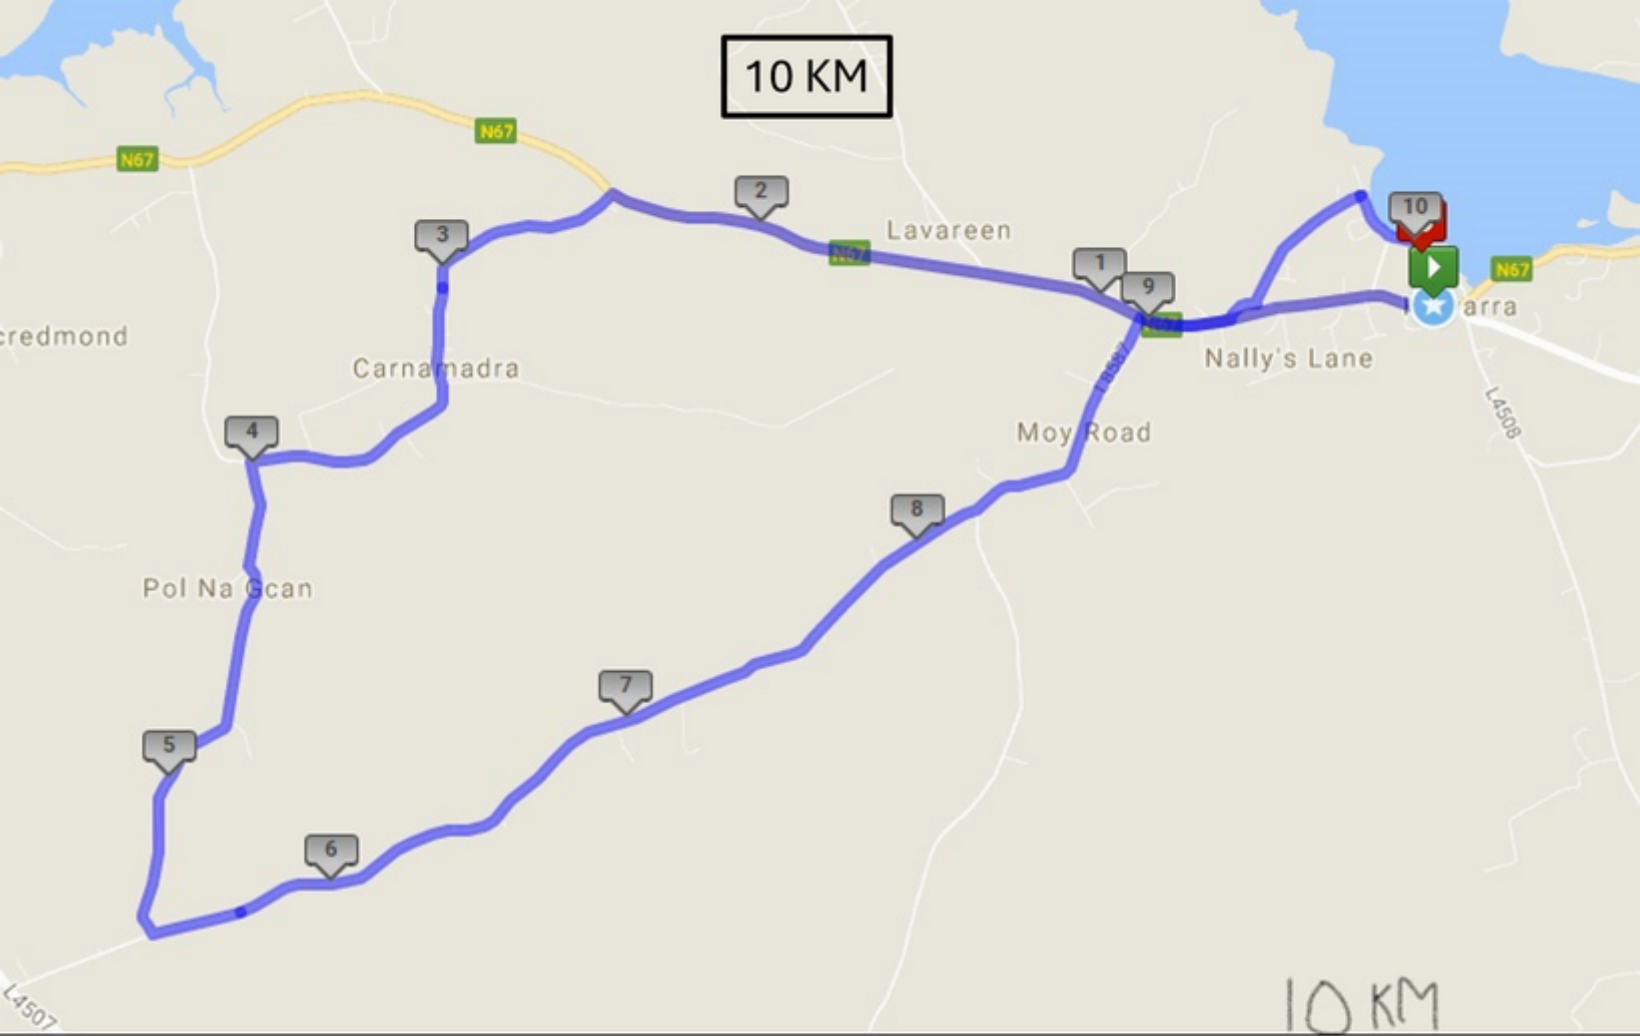

- 2km section of the N67
- L-8586, Carrownamaddra, Cartronrellick
- L-8570, Kinvara Quay
- L-8587, Trellick
- L-4508, Killinny Road from Kinvara to Rockpark
- L4507, New Line Road between Rockpark and Funshin More
- L-8588, Moy Road
- L-8589, Cappagh Beg and Ardnagno
- L-8545, Ballybuck South

Note: Race Management Plan and associated Traffic Management Plan for the event should be consulted for exact road closures and times.

Alternative route:

Access via Loughcurra, Turloughkeeloge, Cahermore, Ballynastaig, Kilmoran, Cappanapisha, Lissnagreeny, Cloonteen, Ballymulfaig and Rockpark to the East of the race routes and the N67 to the bottom of the Corker Hill and through Leagh South to the West of the routes.

Road Closure & Diversion Map

Road Closed █

Diversion Route(s) █

Elevation

Alternative Routes